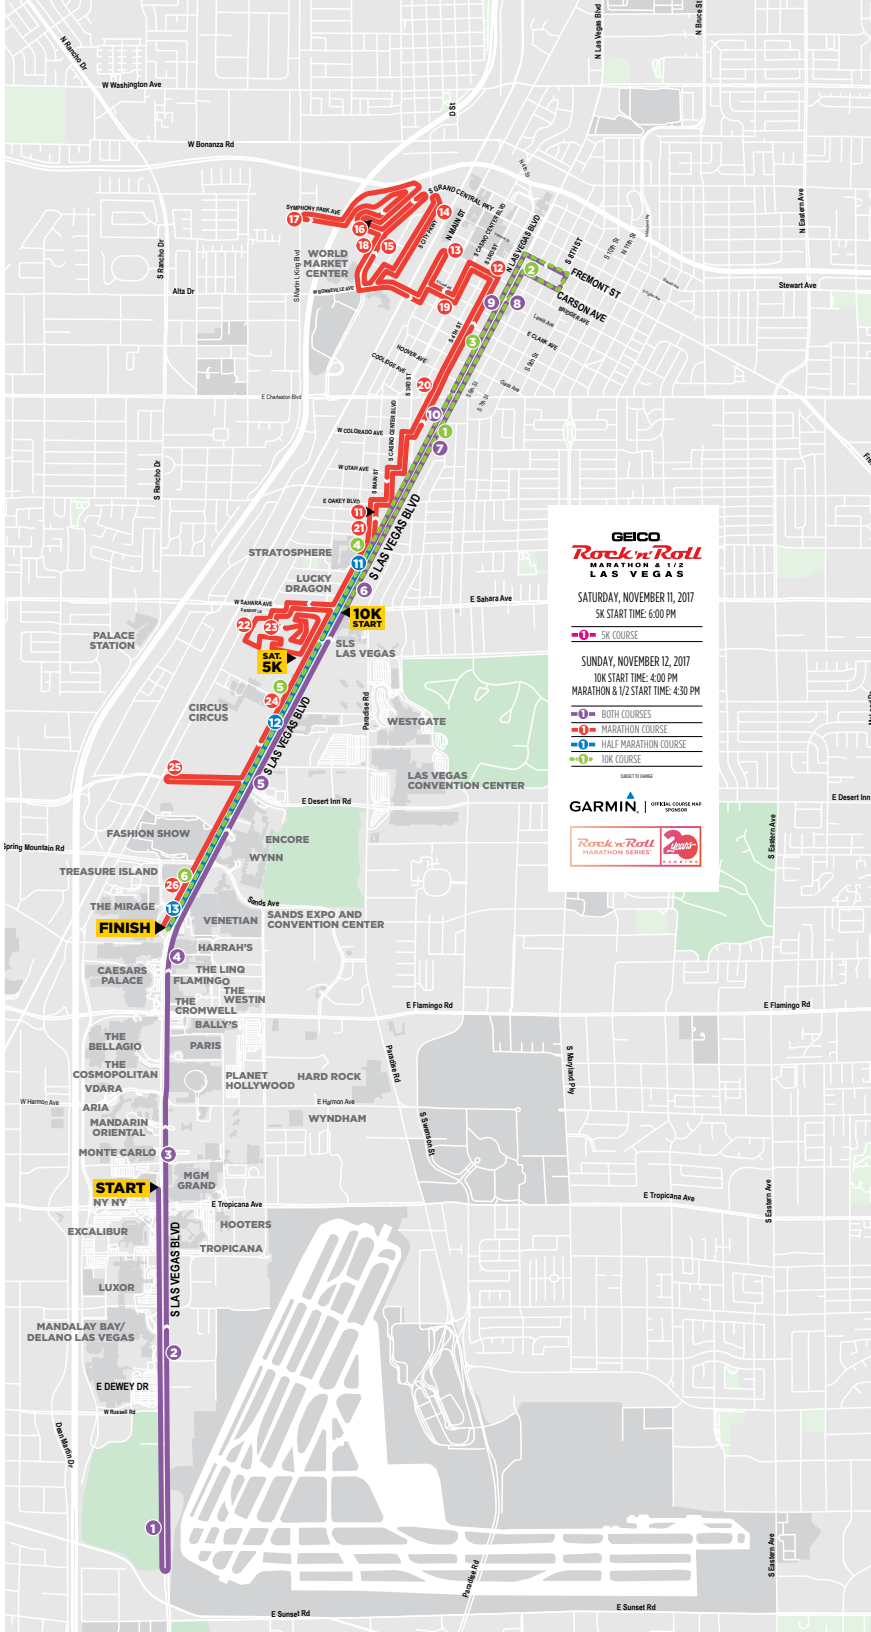

### REGIONAL TRANSPORTATION COMMISSION

RTC riders should expect various route detours and delays throughout much of the fixed route system on race day, from approximately 1:30 pm to 11:00 pm. Due to marathon road closures, The Deuce and Strip & Downtown Express service on Las Vegas Blvd will operate on detour during this time; regular routing will resume as soon as roads are opened. For additional information before race day, call RTC Customer Service at (702) 228-7433 (RIDE) or visit [rtcsonv.com](http://rtcsonv.com).

# COURSE MAP

For more information: [RunRocknRoll.com/community](http://RunRocknRoll.com/community)  
 (844) 411-4674 | [community@competitorgroup.com](mailto:community@competitorgroup.com)

**GEICO**  
**Rock 'n' Roll**  
**MARATHON & 1/2**  
**LAS VEGAS**

## AFFECTED FREEWAY RAMPS - SUNDAY, NOVEMBER 12, 2017

FREEWAY RAMP CLOSURES	CLOSURE TIMES
Northbound & Southbound I-15 Off-Ramps to Eastbound Tropicana Ave	3:30 PM - 8:00 PM
Southbound I-15 Off-Ramp to Eastbound Sahara Ave	2:30 PM - 10:30 PM
Northbound I-15 Off-Ramp to Eastbound Charleston (41A)	2:30 PM - 10:00 PM
Northbound & Southbound I-15 Off Ramps to Eastbound Spring Mt. Rd	2:30 PM - 10:30 PM

From I-15, traffic will not be able to drive east across Las Vegas Blvd. until the runners have cleared.

**8:00 PM** Eastbound Russell Rd & Tropicana Ave reopens from I-15

**10:30 PM** Eastbound Sahara Ave reopens from I-15