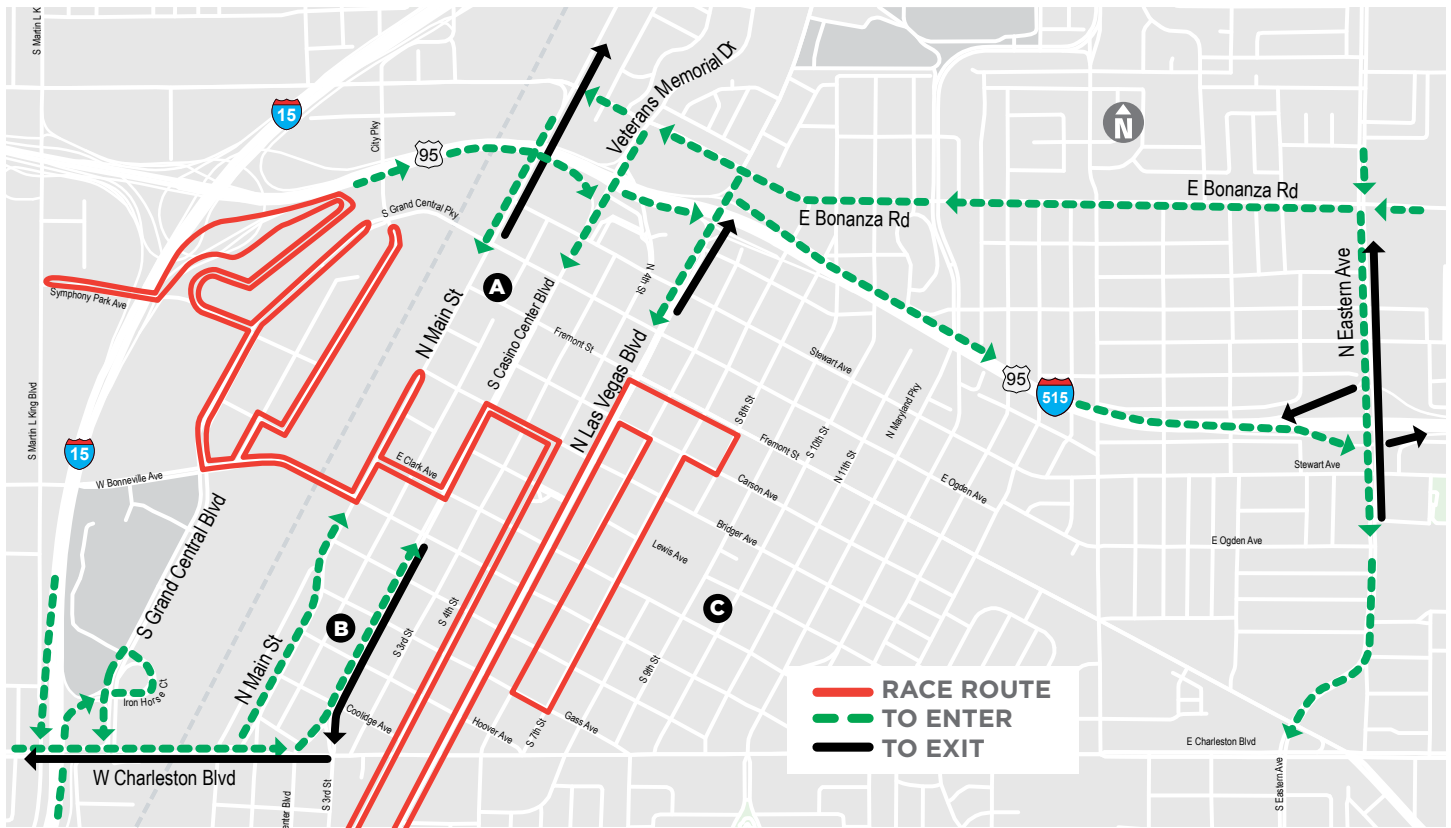

DOWNTOWN LAS VEGAS ALTERNATE ACCESS 2:30 PM - 10:00 PM

USE THESE DIRECTIONS TO AVOID ROAD CLOSURES AFTER 2:30PM ON 11/12/17

A NORTH OF CLARK AVE/WEST OF LAS VEGAS BLVD

To Exit: Use northbound Las Vegas Blvd to enter I-515/US 95 freeway OR travel north on Main Street and turn left on Washington Ave to enter the I-15 north or south. **To Enter:** Use I-515/US 95 north or south. From I-515/US 95 NORTH - you may exit at either N. Eastern Ave (exit 73) or Las Vegas Blvd (exit 75). From either exit, turn right (north) from the off ramp. Turn left on Bonanza Rd. Turn left on Casino Center Blvd to enter the area. From I-515/US 95 SOUTH - exit at either Casino Center Dr (exit 75B) or Las Vegas Blvd south (exit 75A). note: I-15 north and south connect to I-515/95 SOUTH.

B SOUTH OF CLARK AVE/ WEST OF 4TH AVE

To Exit: Use Casino Center Blvd. to reach Charleston Blvd. Travel west on Charleston Blvd and turn right onto Grand Central Pkwy to enter I-15 NORTH OR continue west on Charleston and turn left onto Martin Luther King Blvd to enter I-15 SOUTH. **To Enter:** From I-15 SOUTH, exit to Charleston Blvd. Turn left on Charleston and use Main St to enter the area. From I-15 NORTH, exit towards Charleston Blvd (41B), continue towards Grand Central Pkwy. Continue straight through the light onto Iron Horse Ct. From Iron Horse Ct, turn left onto Grand Central Pkwy and then left onto Charleston Blvd (east). Use Main St to enter the area. From EAST of Las Vegas Blvd - travel west on Desert Inn Rd. Turn

right on Valley View Rd. Turn right onto Charleston and use Casino Center Blvd. to enter the area (not pictured on the map).

C EAST OF LAS VEGAS BLVD

To Exit: Use northbound Eastern Ave to reach I-515/ US 95 north or south OR use westbound Desert Inn Rd to reach the Westside of Las Vegas Blvd.

To Enter: Use I-515/ US 95 north or south and exit to southbound Eastern Ave to enter the area OR use eastbound Desert Inn Rd if you are approaching from the Westside of Las Vegas Blvd. Other major roads on the east side of Las Vegas Blvd will be open to traffic such as : Maryland Pkwy, Eastbound Sahara, and Eastbound Charleston.

For more information or help with alternate directions please visit: RunRocknRoll.com/community Subject to change.