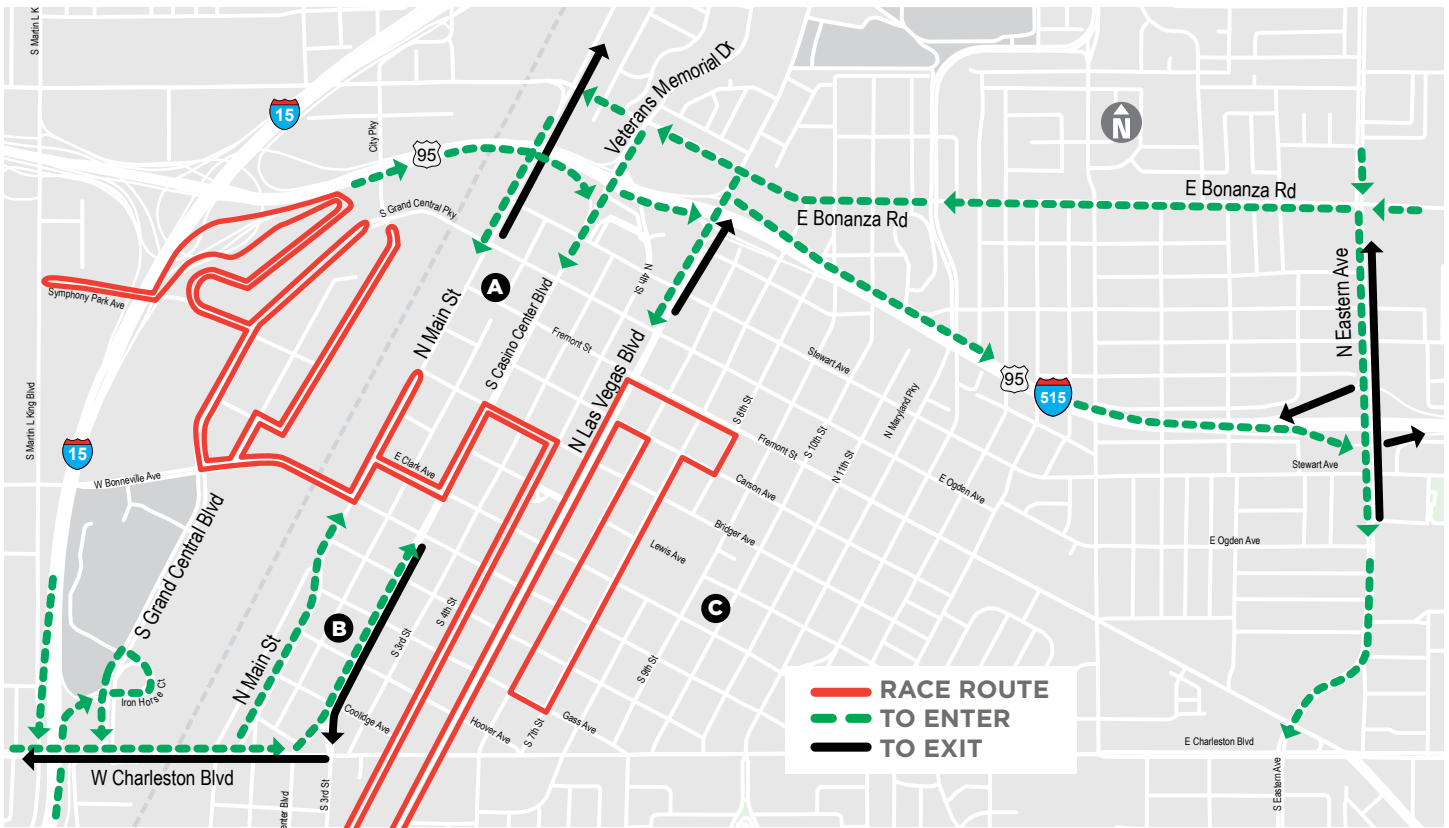

DOWNTOWN LAS VEGAS ALTERNATE ACCESS 2:30 PM - 10:00 PM

USE THESE DIRECTIONS TO AVOID ROAD CLOSURES AFTER 2:30PM ON 11/12/17

A NORTH OF CLARK AVE/ WEST OF LAS VEGAS BLVD

To Exit: Use northbound Las Vegas Blvd to enter I-515/US 95 freeway OR travel north on Main Street and turn left on Washington Ave to enter the I-15 north or south. **To Enter:** Use I-515/US 95 north or south. From I-515/US 95 NORTH - you may exit at either N. Eastern Ave (exit 73) or Las Vegas Blvd (exit 75). From either exit, turn right (north) from the off ramp. Turn left on Bonanza Rd. Turn left on Casino Center Blvd to enter the area. From I-515/US 95 SOUTH - exit at either Casino Center Dr (exit 75B) or Las Vegas Blvd south (exit 75A). note: I-15 north and south connect to I-515/95 SOUTH.

B SOUTH OF CLARK AVE/ WEST OF 4TH AVE

To Exit: Use Casino Center Blvd. to reach Charleston Blvd. Travel west on Charleston Blvd and turn right onto Grand Central Pkwy to enter I-15 NORTH OR continue west on Charleston and turn left onto Martin Luther King Blvd to enter I-15 SOUTH. **To Enter:** From I-15 SOUTH, exit to Charleston Blvd. Turn left on Charleston and use Main St to enter the area. From I-15 NORTH, exit towards Charleston Blvd (41B), continue towards Grand Central Pkwy. Continue straight through the light onto Iron Horse Ct. From Iron Horse Ct, turn left onto Grand Central Pkwy and then left onto Charleston Blvd (east). Use Main St to enter the area. From EAST of Las Vegas Blvd - travel west on Desert Inn Rd. Turn

right on Valley View Rd. Turn right onto Charleston and use Casino Center Blvd. to enter the area (not pictured on the map).

C EAST OF LAS VEGAS BLVD

To Exit: Use northbound Eastern Ave to reach I-515/ US 95 north or south OR use westbound Desert Inn Rd to reach the Westside of Las Vegas Blvd. **To Enter:** Use I-515/ US 95 north or south and exit to southbound Eastern Ave to enter the area OR use eastbound Desert Inn Rd if you are approaching from the Westside of Las Vegas Blvd. Other major roads on the east side of Las Vegas Blvd will be open to traffic such as : Maryland Pkwy, Eastbound Sahara, and Eastbound Charleston.

For more information or help with alternate directions please visit: RunRocknRoll.com/community Subject to change.