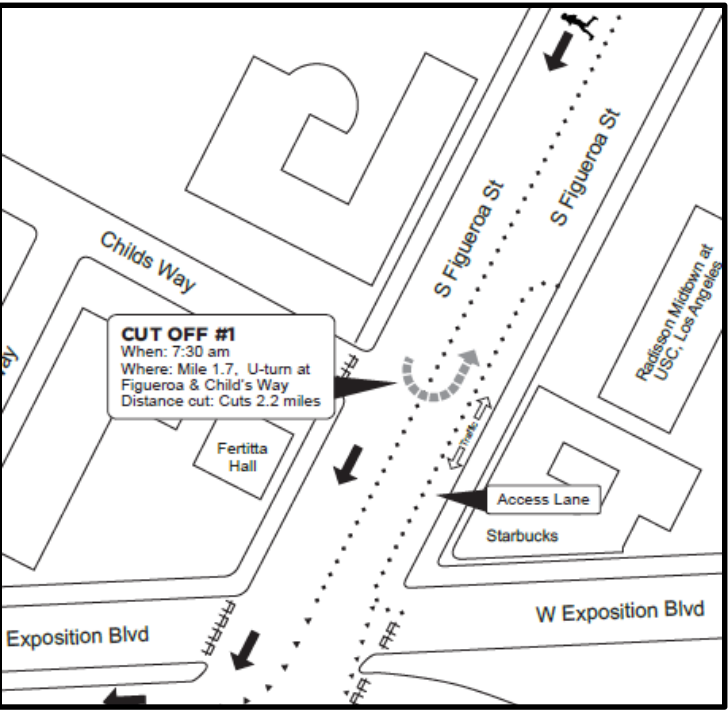

LA RnR Cut Off 2017

Cut off #1
When: 7:30 am
Where: Mile 1.7, U-turn at Figueroa & Child's Way
Distance cut: Cuts 2.2 miles.

Cut off #1
When: 9:54 am
Where: Mile 8.6, U-turn at Wilshire & Vermont
Distance cut: Cuts 2 miles