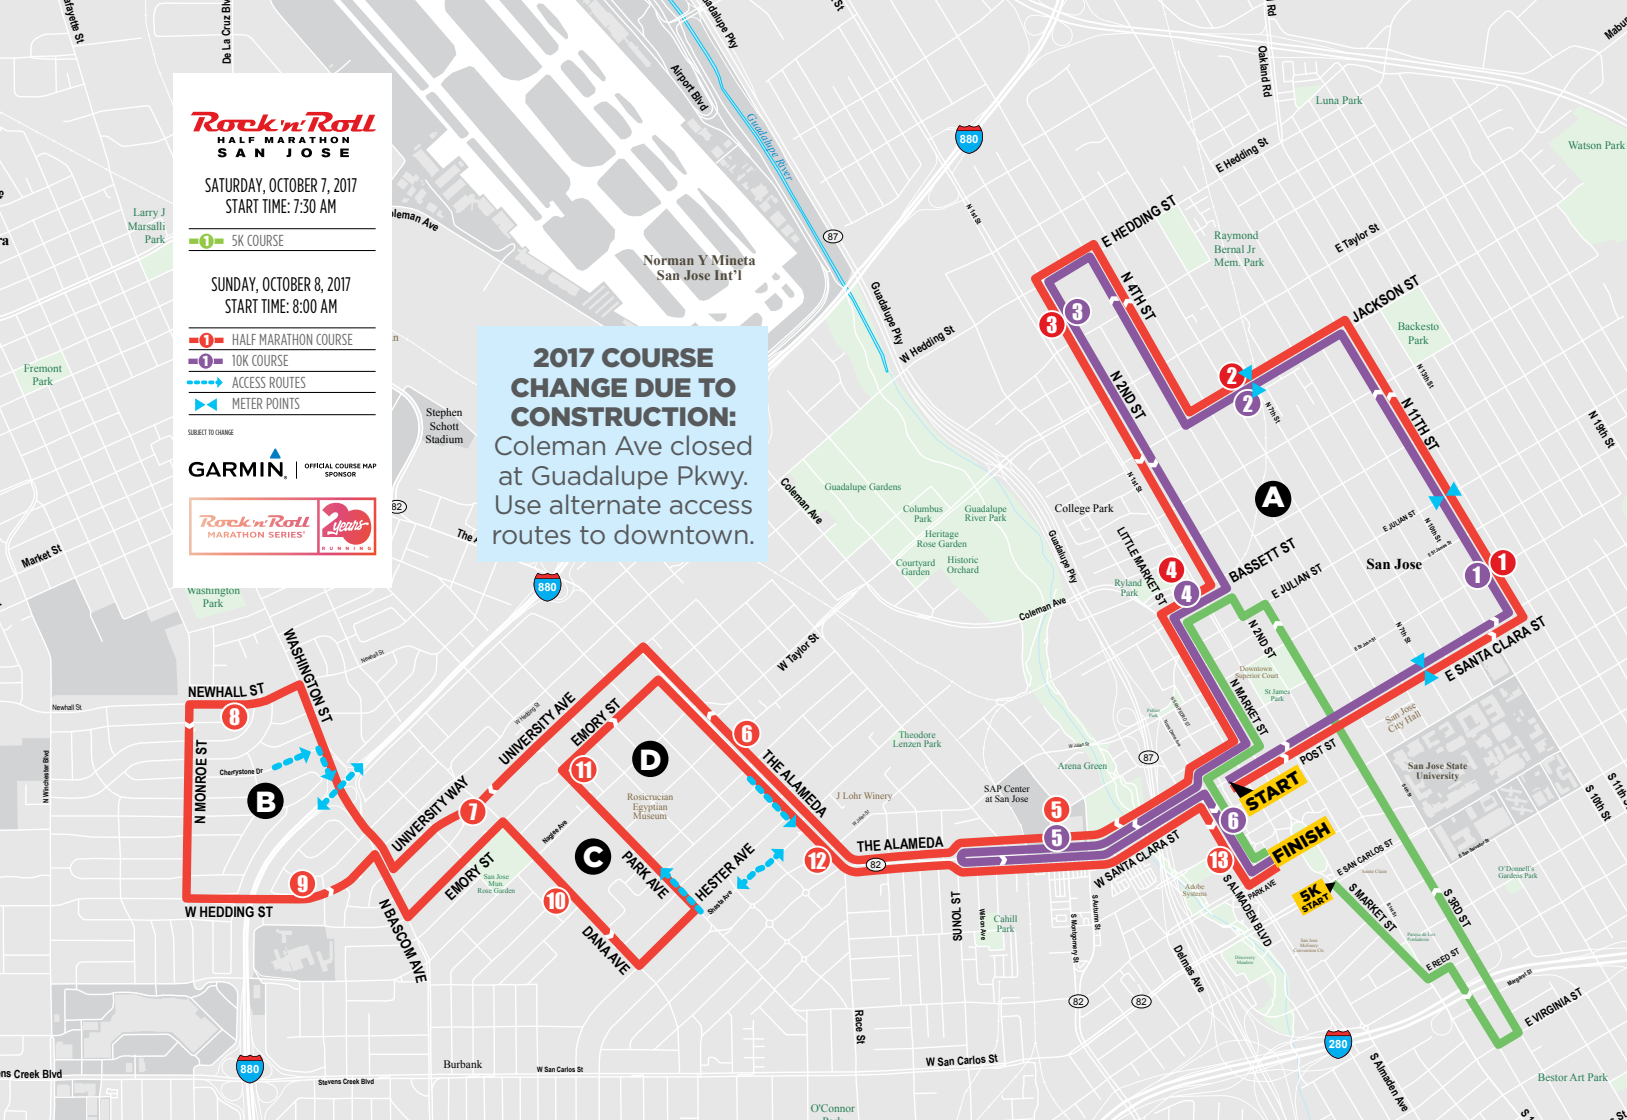

Rock n' Roll
HALF MARATHON
SAN JOSE

SATURDAY, OCTOBER 7, 2017
START TIME: 7:30 AM

5K COURSE

SUNDAY, OCTOBER 8, 2017
START TIME: 8:00 AM

HALF MARATHON COURSE

10K COURSE

ACCESS ROUTES

METER POINTS

SUBJECT TO CHANGE

GARMIN | OFFICIAL COURSE MAP SPONSOR

2017 COURSE CHANGE DUE TO CONSTRUCTION:
Coleman Ave closed at Guadalupe Pkwy. Use alternate access routes to downtown.

COURSE MAP

For more information: RunRocknRoll.com/community
(844) 411-4674 | community@competitorgroup.com