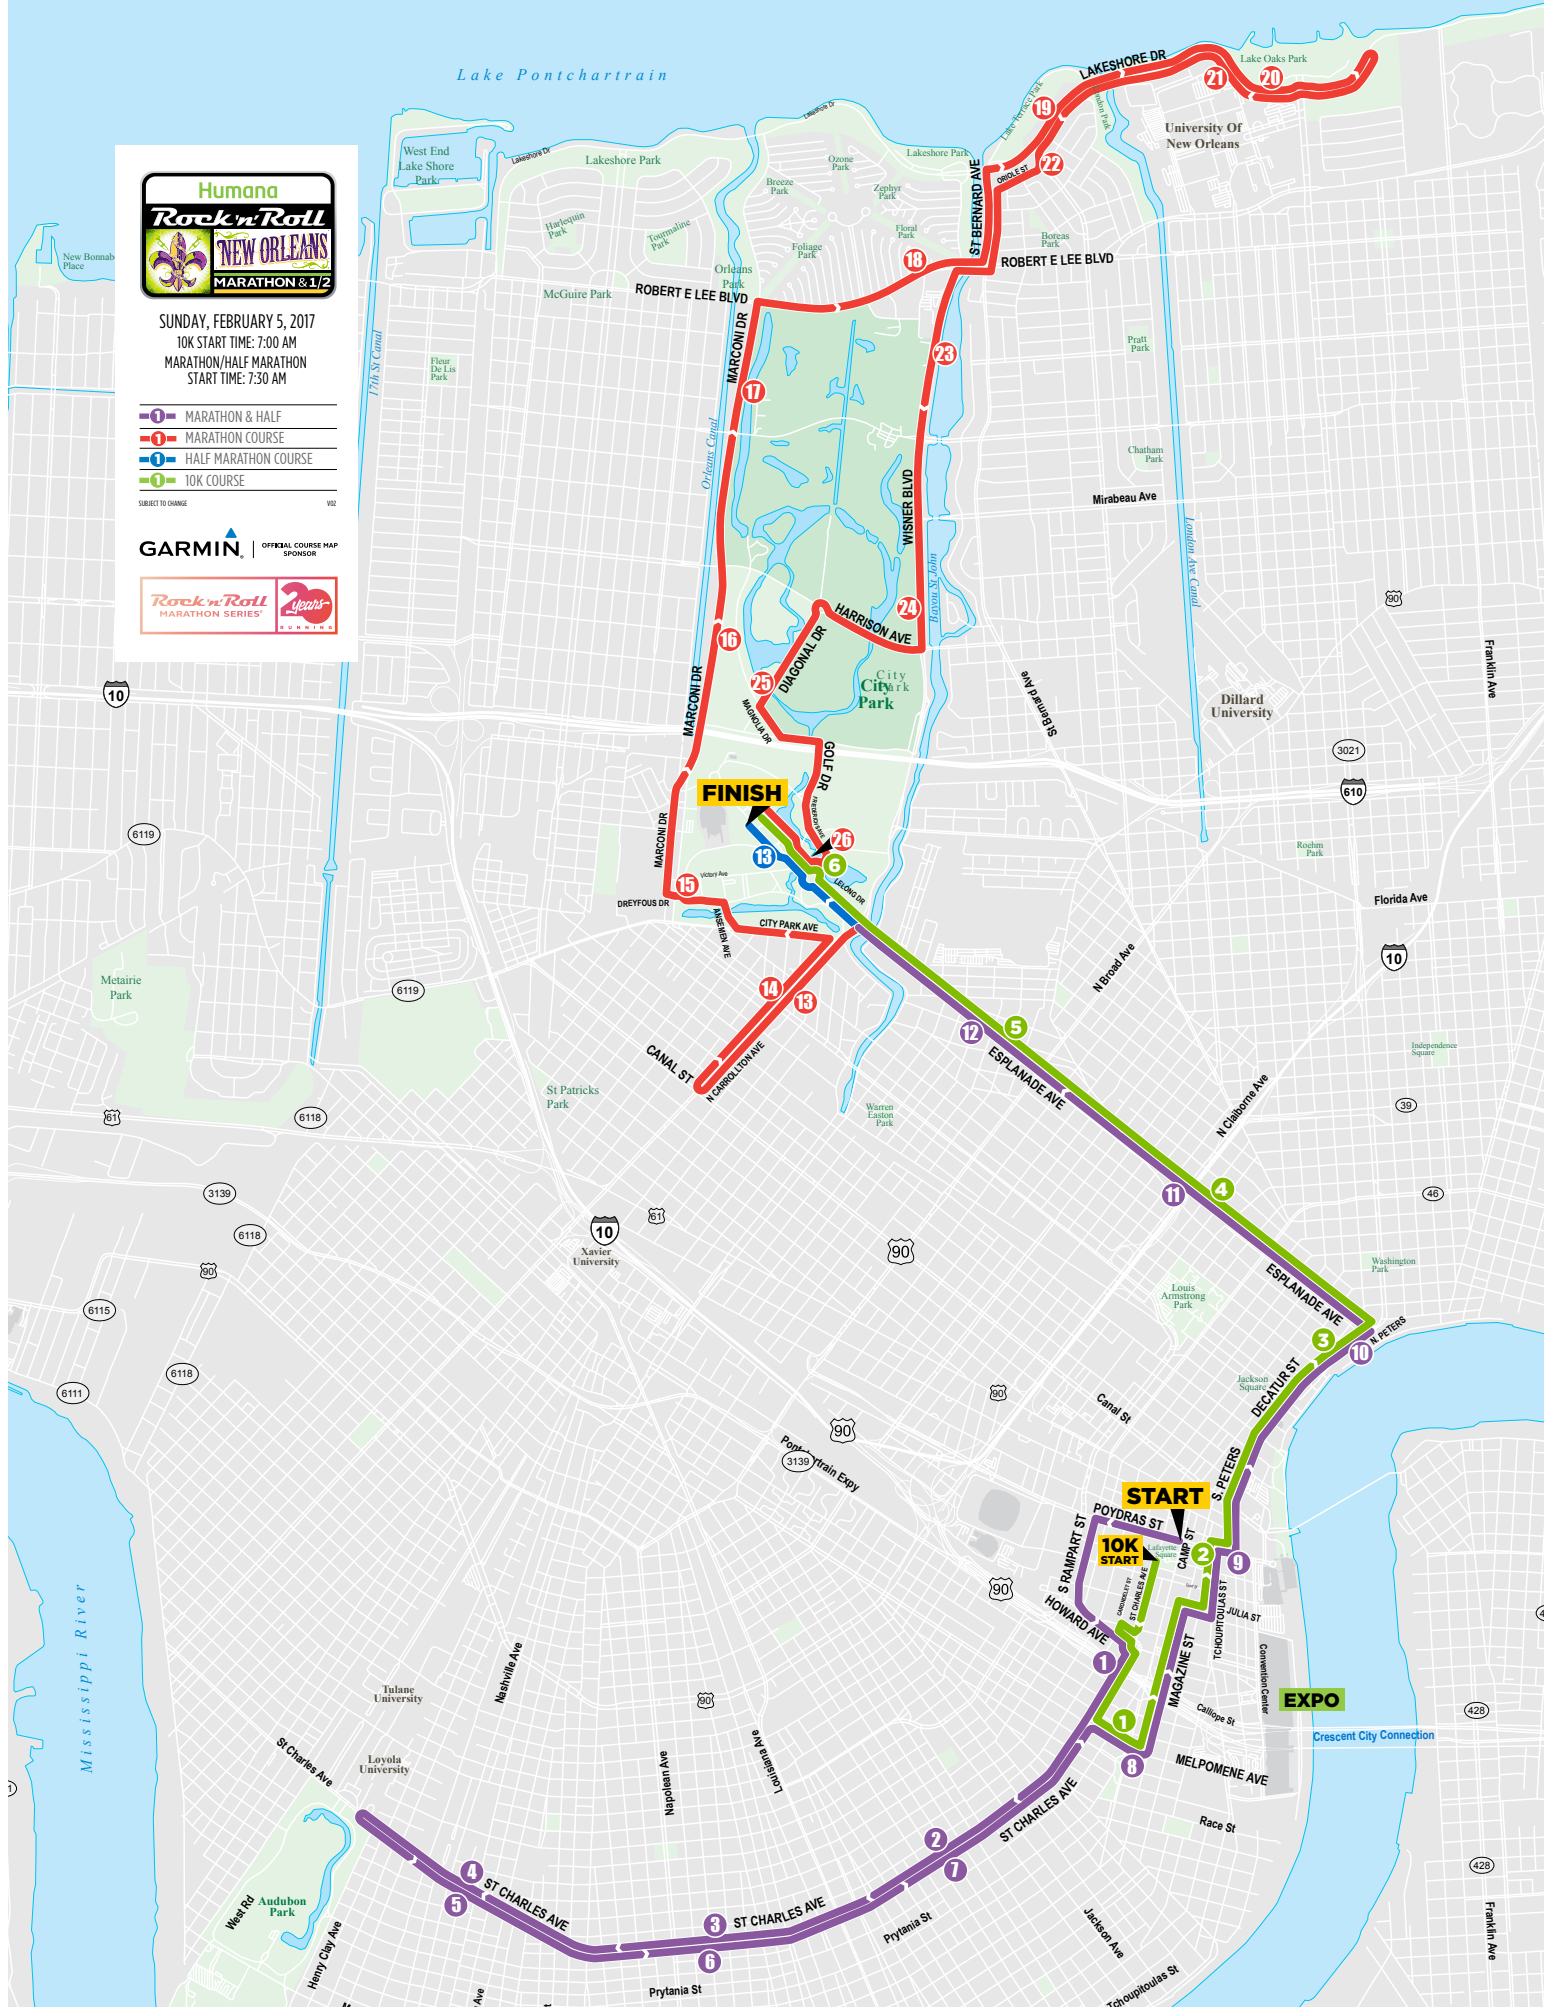

SUNDAY, FEBRUARY 5, 2017  
 10K START TIME: 7:00 AM  
 MARATHON/HALF MARATHON  
 START TIME: 7:30 AM

- 1 MARATHON & HALF
- 2 MARATHON COURSE
- 3 HALF MARATHON COURSE
- 4 10K COURSE

GARMIN | OFFICIAL COURSE MAP SPONSOR

**FINISH**

**START**

**10K START**

**EXPO**